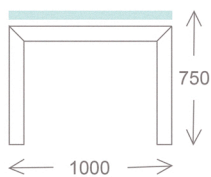

DINING

DINING TABLE

Available in polished |
brushed stainless steel

Item: S60-TI-GL-240

BENCH

Available in polished |
brushed stainless steel

Item: S60-BA-185

DINING CHAIR