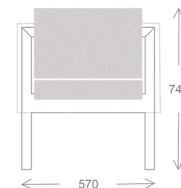

Available in polished |
brushed stainless steel

Item: S30-ODD