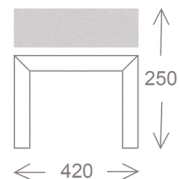

DINING

DINING TABLE

Available in polished |
brushed stainless steel

Item: S60-TI-GL-240

BENCH

Available in polished |
brushed stainless steel

Item: S60-BA-185

DINING CHAIR