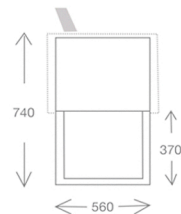

Available in polished |
brushed stainless steel

Item: S30-ODD