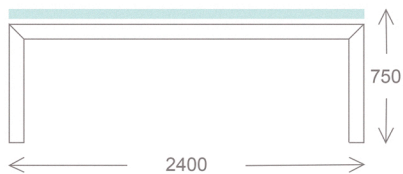

DINING

DINING TABLE

Available in polished |
brushed stainless steel

Item: S60-TI-GL-240

BENCH

Available in polished |
brushed stainless steel

Item: S60-BA-185

DINING CHAIR